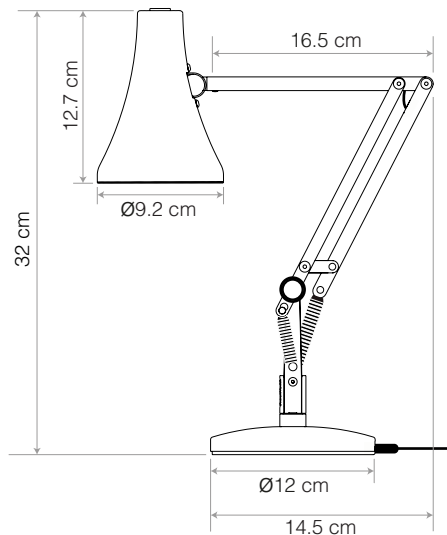

90 Mini Mini Desk Lamp

90 Mini Mini Collection | Technical Sheet

ANGLEPOISE®

Launched In 2012 | Designed by George Carwardine

Max Horizontal Reach 38 cm
Max Vertical Reach 50 cm

Product

Anodised metallic finish

Not recommended for hard contract environments. Please contact your sales manager for more information about contract usage.

Description

Offspring of the ever-popular 1970's Model 90 Anglepoise, our 90 Mini Mini light has all the functionality and personality of a traditional Anglepoise wrapped up in its tiny form. Put this hyper-flexible little light into any position and it will strike the pose that you choose. The LED module integrated into the shade provides a dimmable light source, neatly side-stepping the hassle of bulb replacement. And at 38cm at full stretch, it fits just about anywhere you can think of. Simply plug into a wall socket, portable charger or laptop and you're good to go.

Materials

- Anodised or matt paint finish
- Aluminium shade, arms and base cover
- Chrome plated and polycarbonate fittings
- Cast iron base
- IP20 rating

Dimensions

- Shade diameter: $\varnothing 9.2$ cm
- Shade height: 12.7cm
- Max reach: 38cm (from base to shade)
- Base diameter: $\varnothing 12$ cm
- Cable length: 150cm
- Lamp Packaging (L x W x H): 23cm x 16.2cm x 15.2cm
- Lamp Packaged Weight: 1.57kg